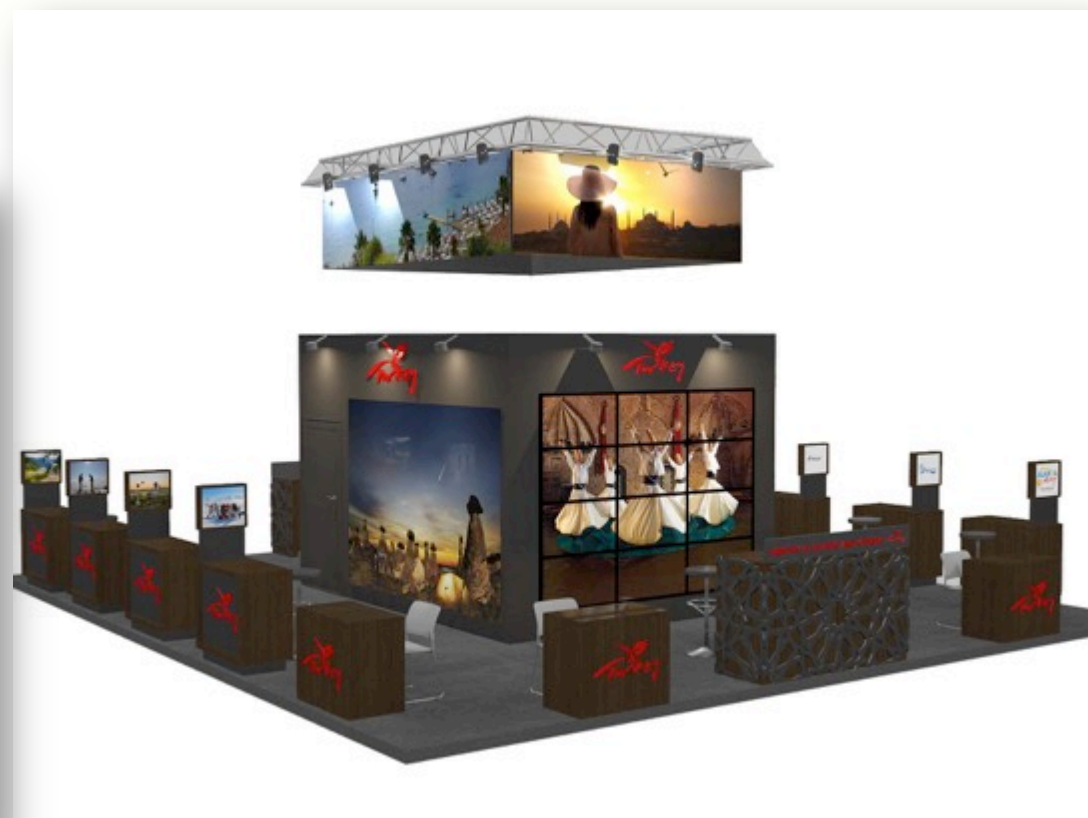

CREATIVE
ONE FOR ONE

Babek ave., Quliyev Aladdin str. 1131 block
Babek plaza, B6-06 office
Baku, Azerbaijan, AZ1000
tel: (+99412) 4880539/40; (+99455) 4877 141
www.creative141.eu